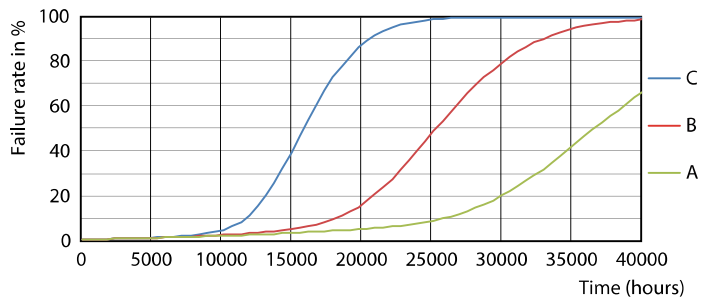

Vida útil

LEDtube 25K FailureRate