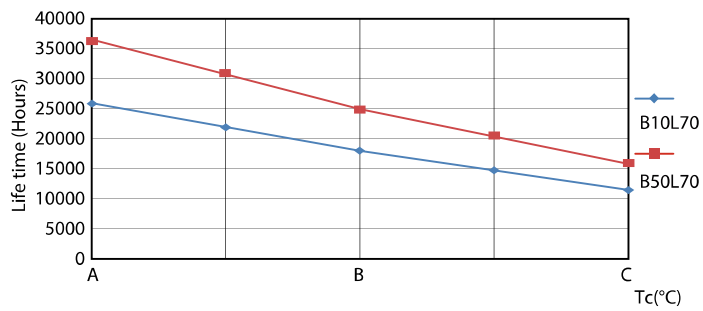

CorePro LEDtube EM/Mains

Vida útil

LEDtube 25K LifetimeVsTc